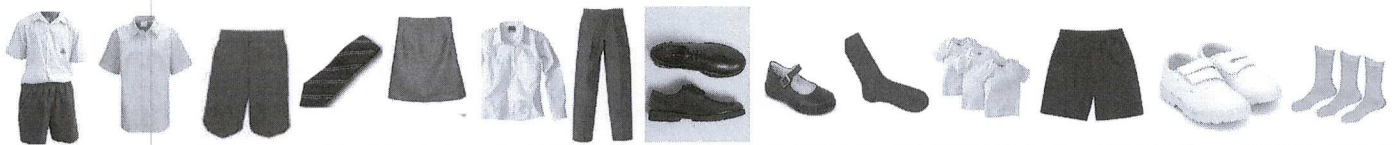

FLEUR PRIMARY SCHOOL

P.O. Box 22022, Lyttelton, 0140
Hans Strydom Ave 236,
Lyttelton, 0140

Tel: 012- 664 5796/7
Email: fleur@lsfleur.co.za
Website: www.lsfleur.co.za

UNIFORM INFORMATION - 2021

Dear Parents,

The uniform can be bought at any of the following retailers; Edgars, Woolworths, Ackerman's, Jet and Pep or any other supplier.

However, it remains **obligatory for ALL learners to wear** the correct uniform.

SCHOOL UNIFORM:

The school uniform can be bought at any of the following retailers: Edgars, Woolworths, Ackerman's, Jet and Pep or any other supplier.

BOYS	GIRLS
SUMMER	SUMMER
White short sleeve shirt (with iron-on school badge) School tie Dark grey shorts Long grey socks Black lace up boys school shoes Navy blue Drimac	White short sleeve shirt (with iron-on school badge) School tie Dark grey knee length skirt Short grey socks Black school shoes Navy blue Drimac
WINTER	WINTER
White long sleeve shirt (with iron-on school badge) School tie Dark grey long pants Long grey socks Black lace up school shoes Navy blue pullover/jersey Navy blue Drimac	White long sleeve shirt (with iron-on school badge) School tie Dark grey knee length skirt or dark grey pants Long grey socks and/or dark grey stockings Black school shoes Navy blue pullover/jersey Navy blue Drimac

BOYS - PT CLOTHES	GIRLS - PT CLOTHES
ONLY TO BE WORN ON DAYS OF PT	ONLY TO BE WORN ON DAYS OF PT
Plain white golfer/T shirt Navy blue shorts – Summer Navy blue tracksuit pants - Winter White or Black takkies Short white Socks	Plain white golfer/T shirt Navy blue shorts – Summer Navy blue tracksuit pants - Winter White or Black takkies Short white Socks

The **school badges (R17)** and **school ties (R50)** are available at the School Finance office. The school badge is compulsory.

Regards

PRINCIPAL AND SCHOOL GOVERNING BODY